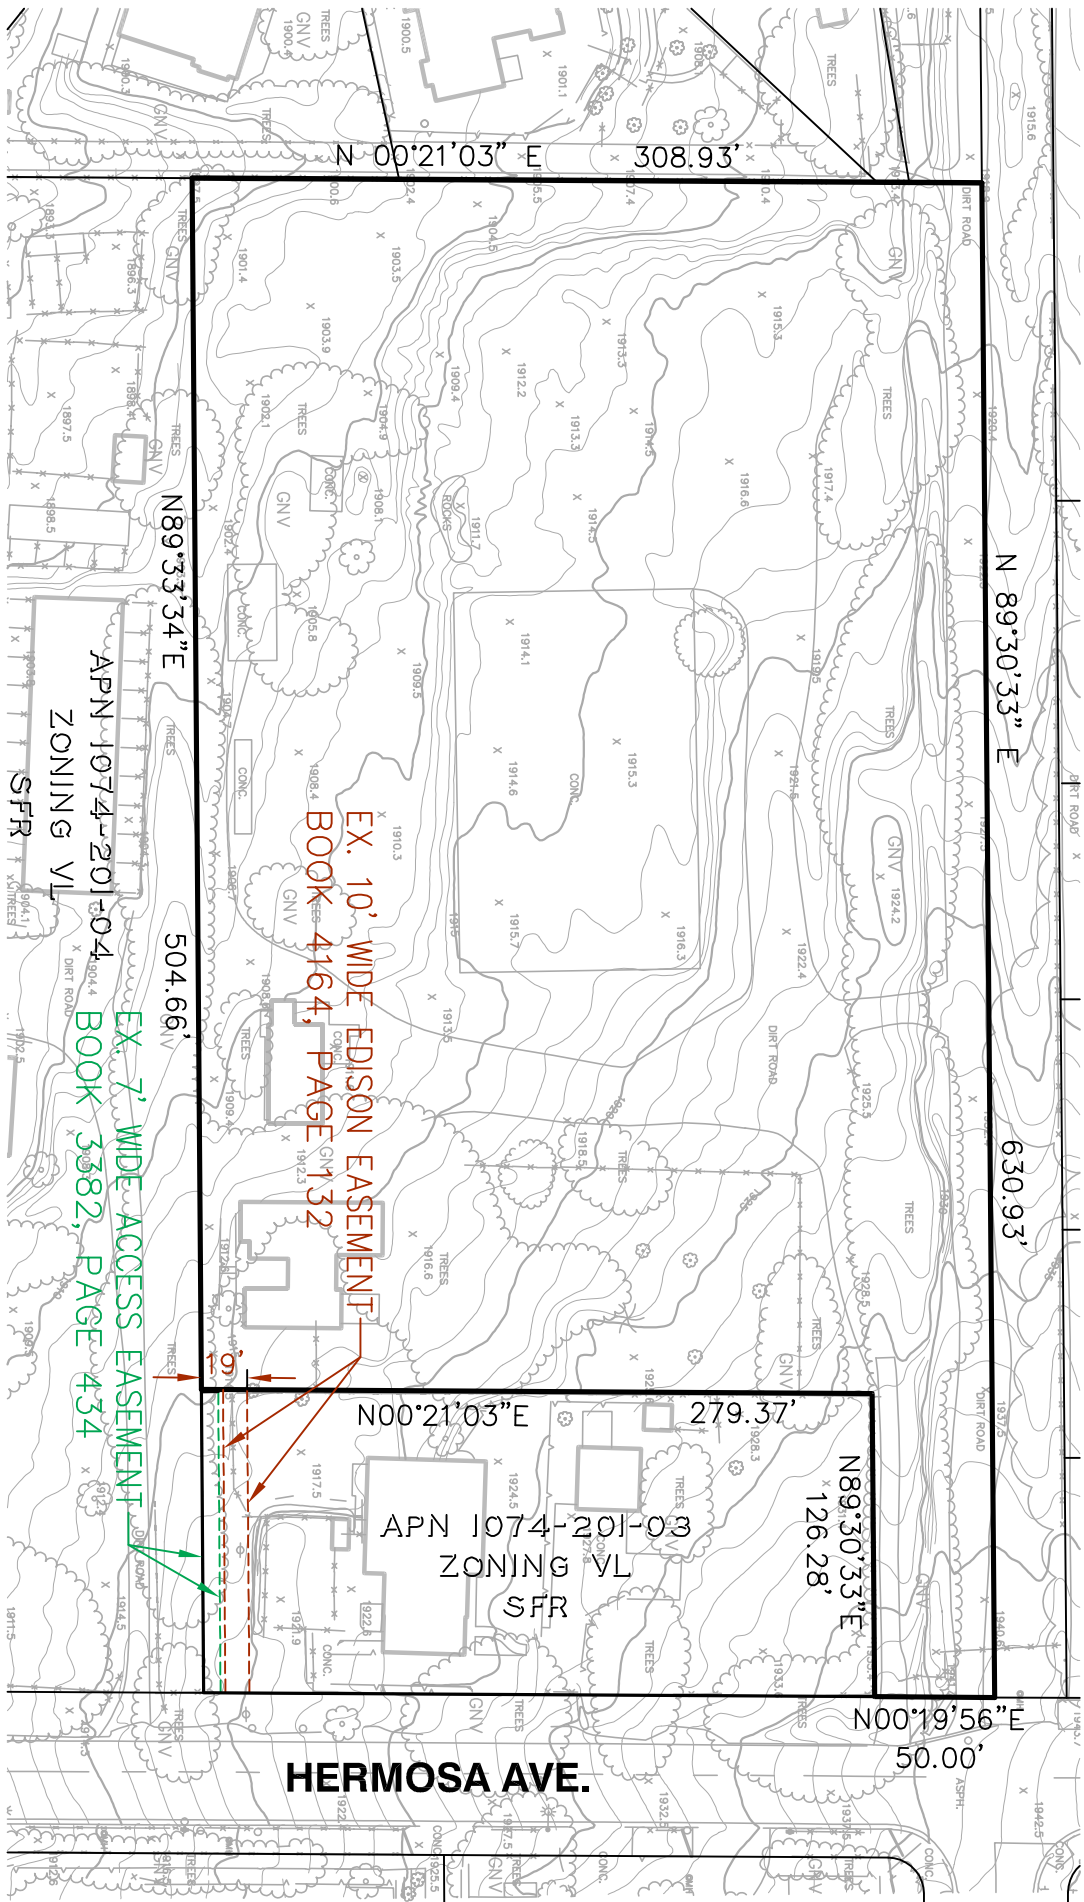

EASEMENT EXHIBIT

SCALE: 1" = 80'